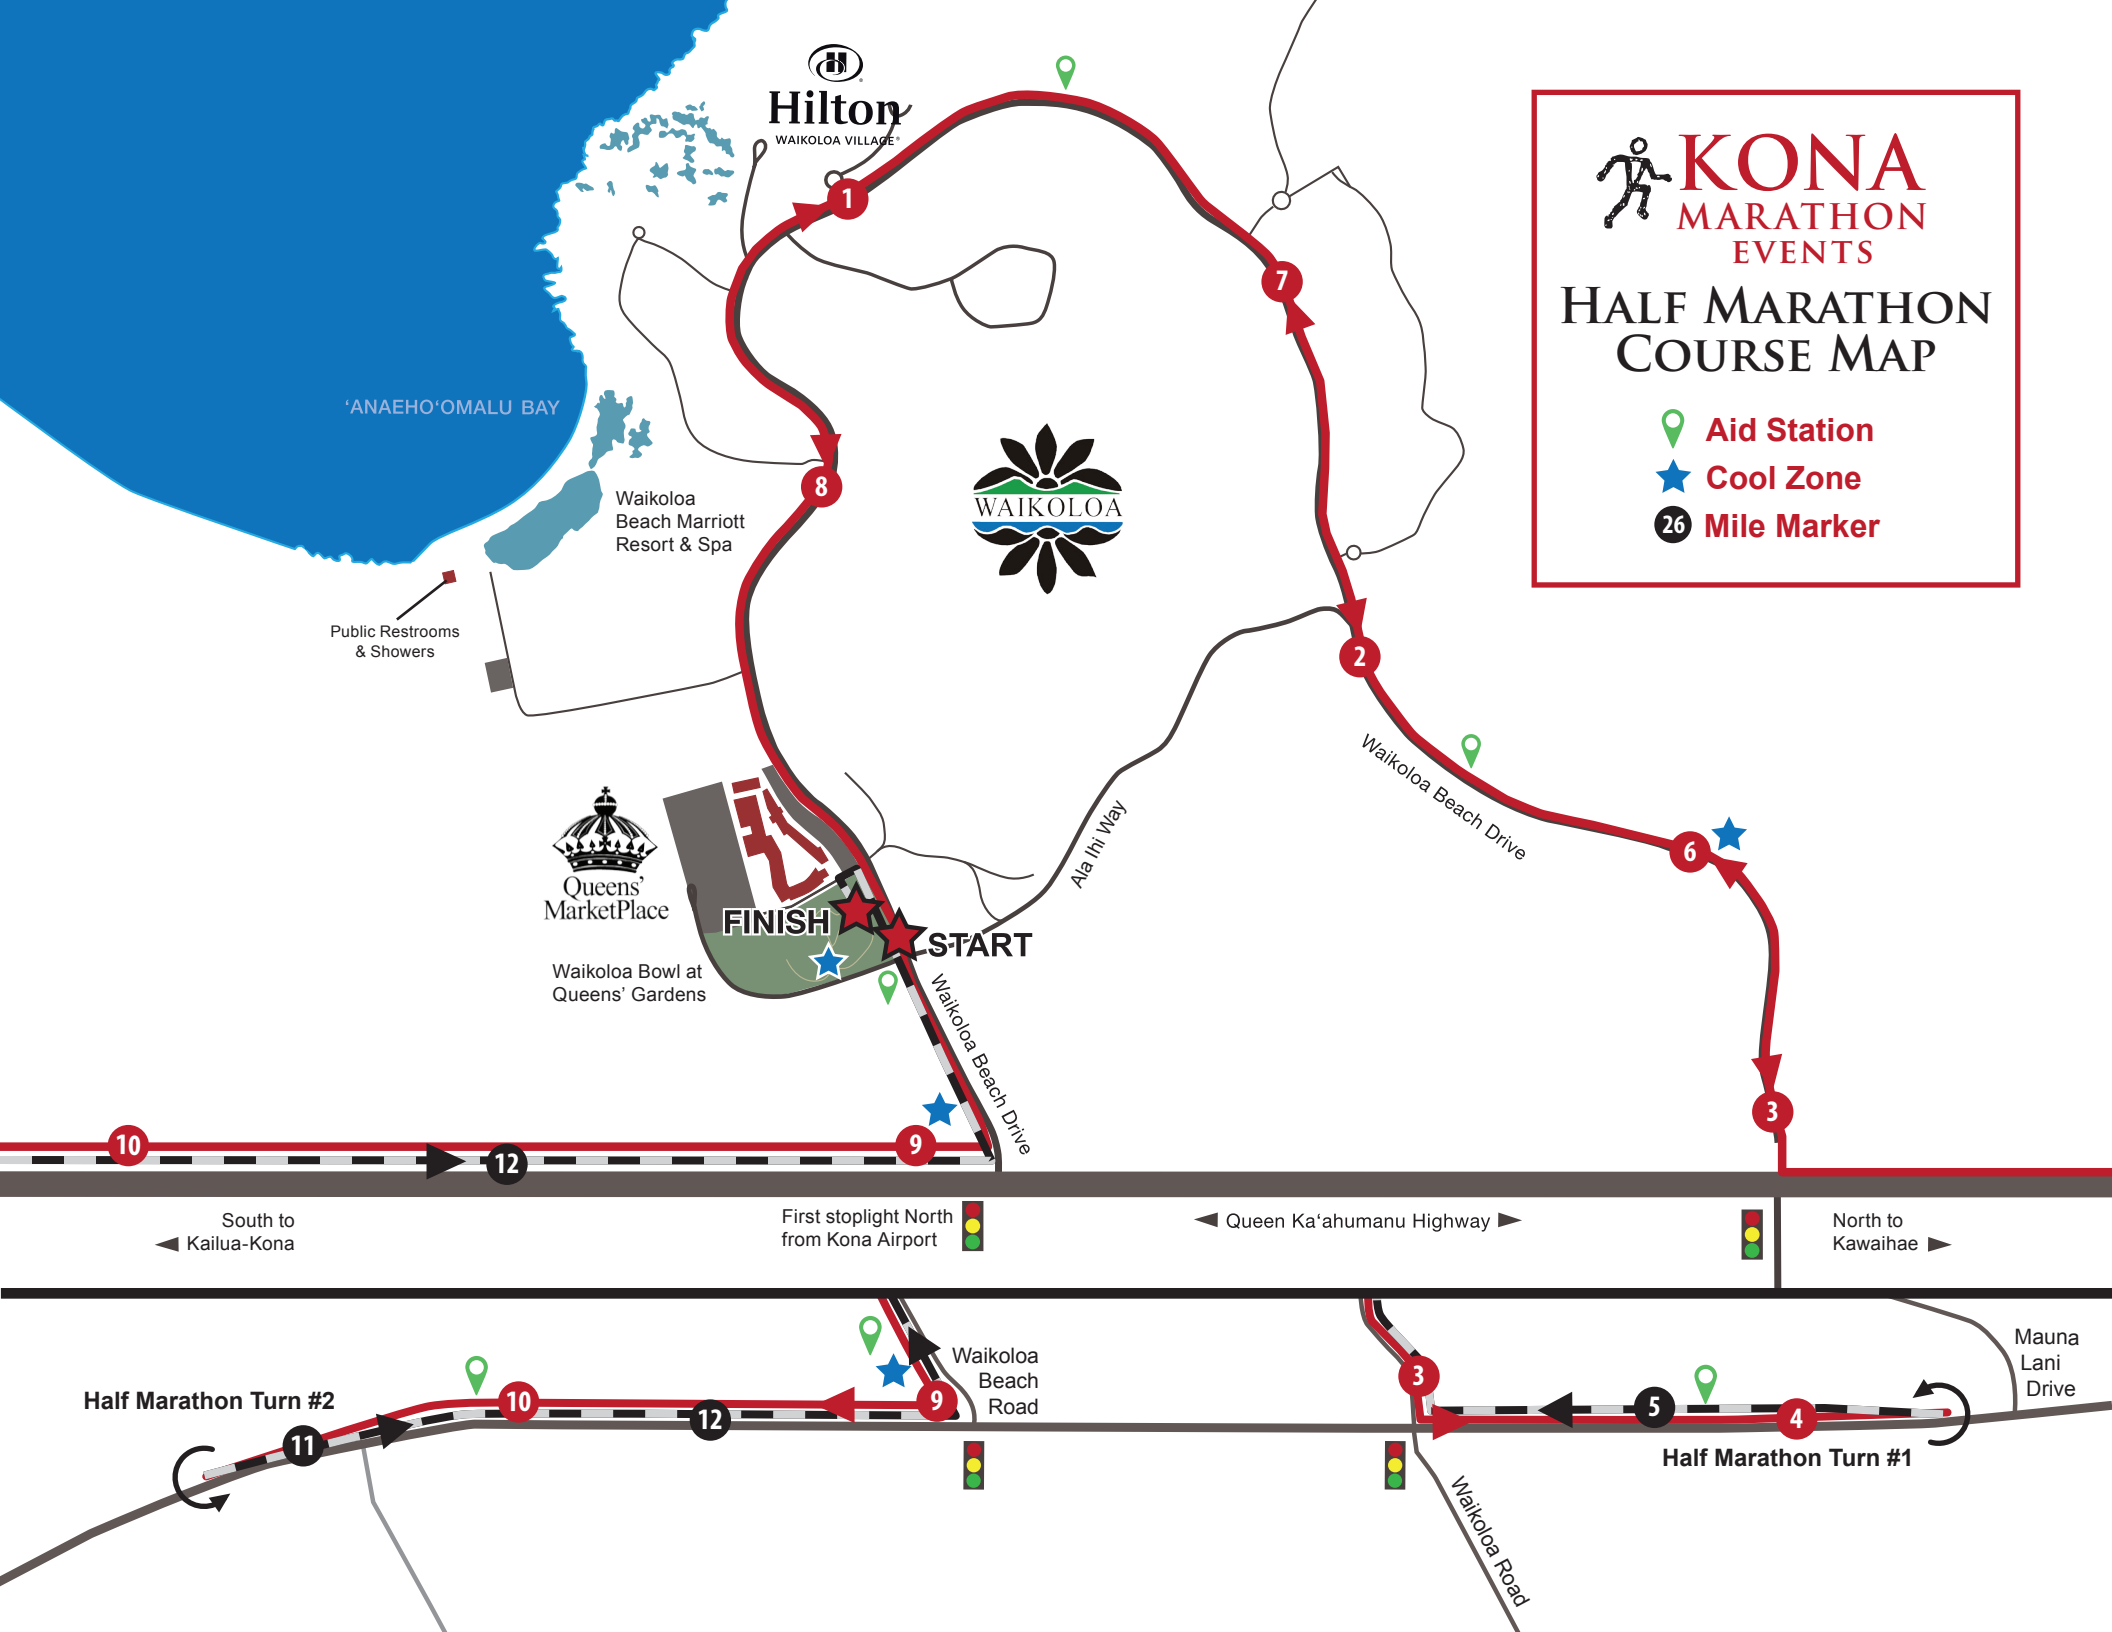

KONA MARATHON EVENTS
HALF MARATHON COURSE MAP

-  Aid Station
-  Cool Zone
-  Mile Marker

Hilton
 WAIKOLOA VILLAGE

FINISH **START**

Public Restrooms & Showers

Waikoloa Beach Marriott Resort & Spa

Waikoloa Bowl at Queens' Gardens

Ala Ihi Way

Waikoloa Beach Drive

Waikoloa Beach Road

Waikoloa Road

Mauna Lani Drive

South to Kailua-Kona

First stoplight North from Kona Airport

Queen Ka'ahumanu Highway

North to Kawaihae

Half Marathon Turn #2

Half Marathon Turn #1